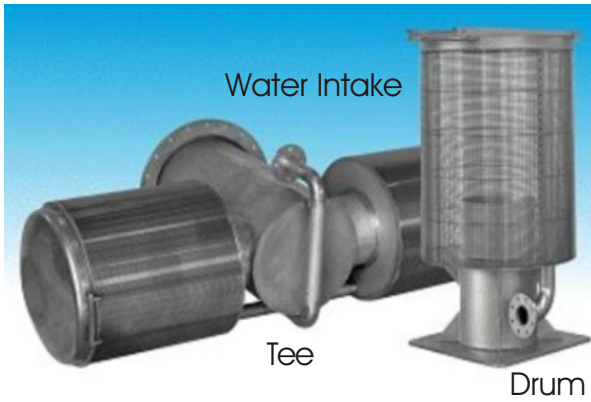

# RESISTANCE WELDED

Coster Screen

Water Intake

Tee

Drum

Tee Water Intake Screen

Food Processing Dewatering Screen

Tee Intake Screen - end view

Fish Diversion

Exotic

Tee Intake Screen