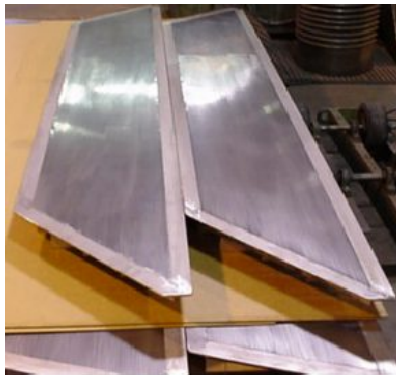

# RESISTANCE WELDED

Coster Screen

Water Intake

Tee

Drum

Tee Water Intake Screen

Food Processing Dewatering Screen

Tee Intake Screen - end view

Fish Diversion

Exotic

Tee Intake Screen